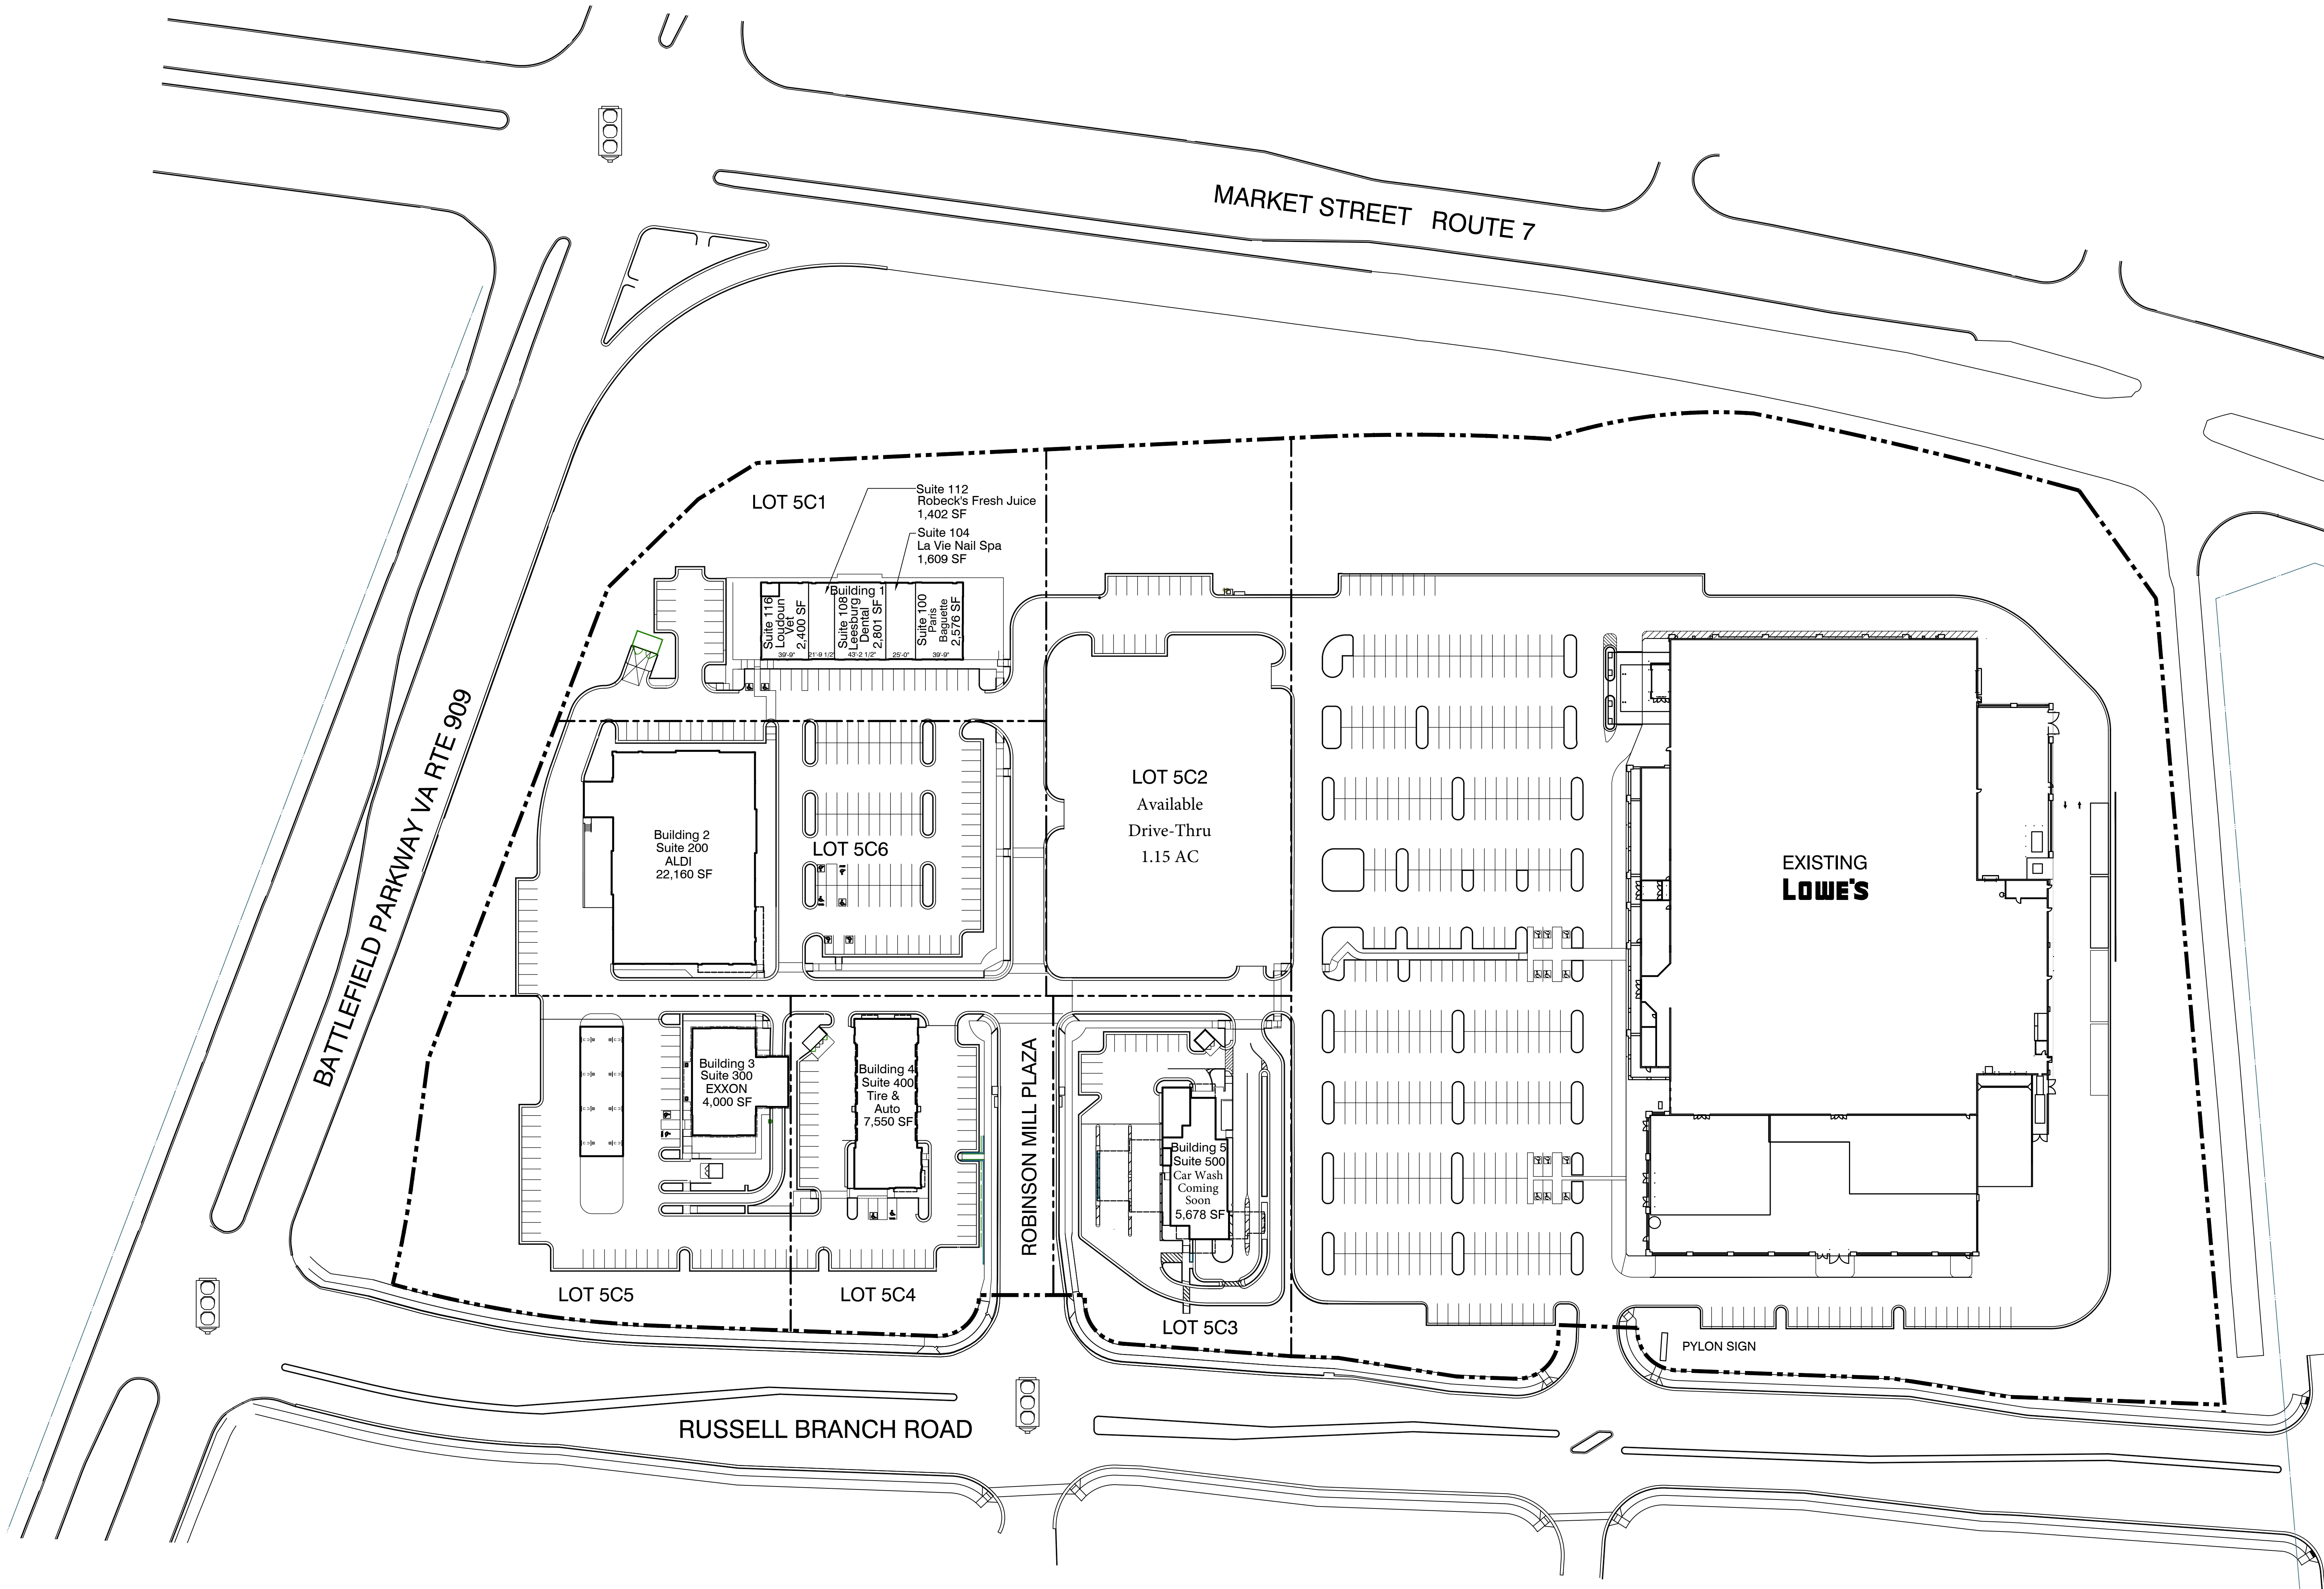

LEASE PLAN

0 60 120 240
SCALE : 1"=60'