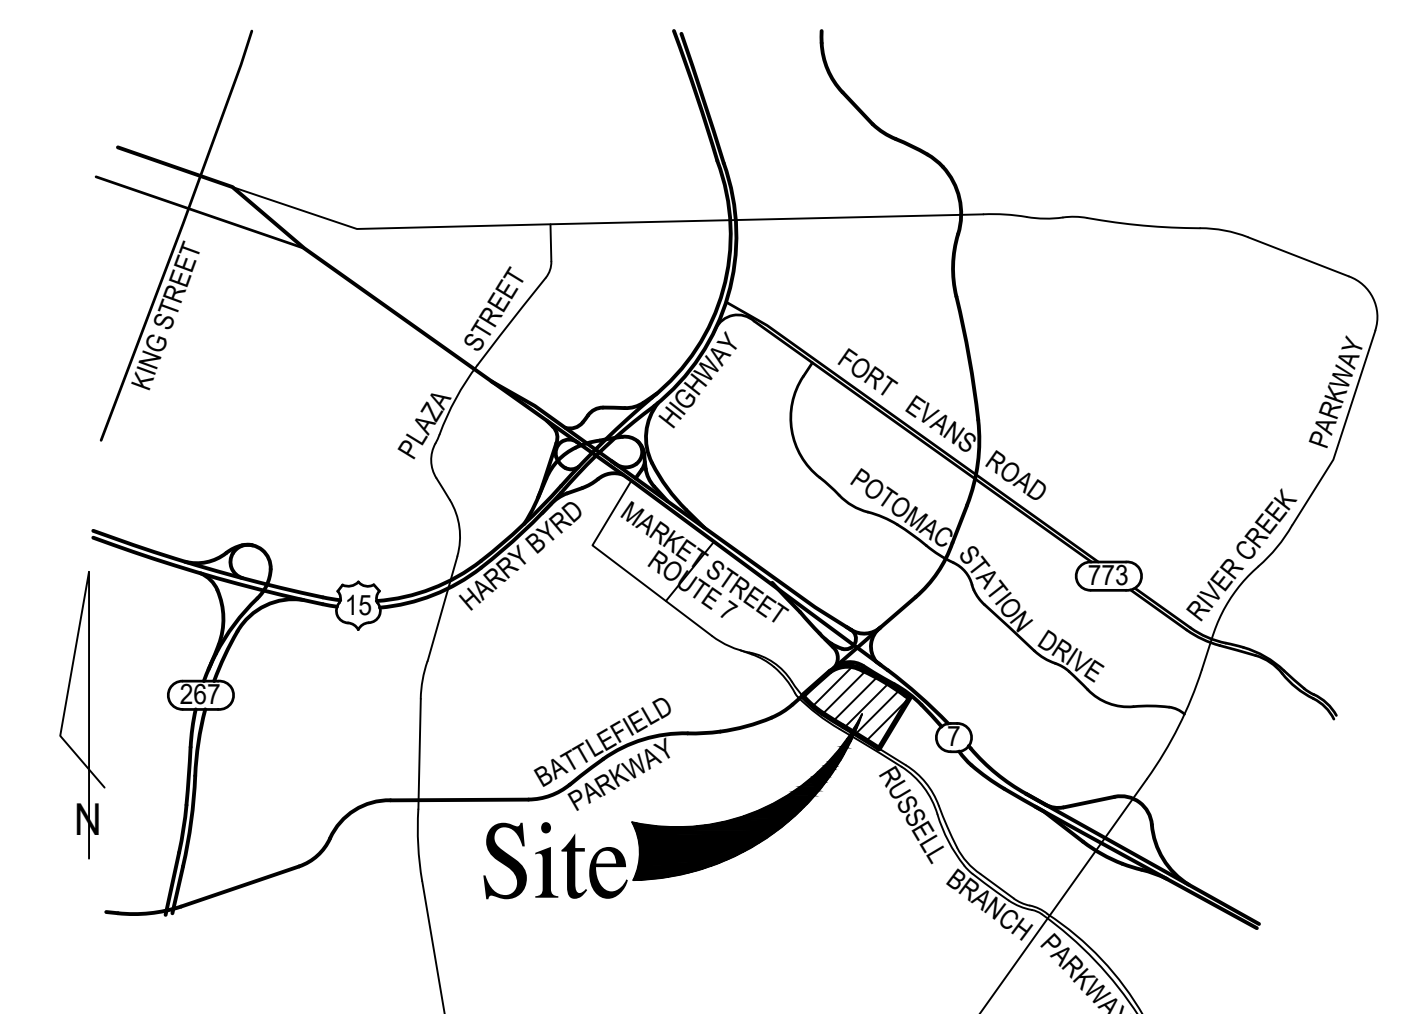

The Shops at Russell Branch

Russell Branch Road
Leesburg, Virginia

TENANT LIST

BUILDING 1

SUITE#	GLA
100 - Available	2,576 SF
104 - La Vie Nail Spa	1,609 SF
108 - Leesburg Dental	2,801 SF
112 - Robeck's Fresh Juice	1,402 SF
116 - Loudoun Vet.	2,400 SF

BUILDING 2

200 - Aldi	22,160 SF

BUILDING 3

300 - Exxon	4,000 SF

BUILDING 4

400 - Tire & Auto	7,550 SF

BUILDING 5

500 - BriteWash	8,500 SF

Vicinity Map

4100 Monument Corner Drive
Fairfax, Virginia 22030
Phone: (703) 227-2000
Fax: (703) 631-6481
www.petersoncos.com

Leasing Agent
Madison Roach
(703) 631-7533
Mroach@petersoncos.com

MAY 1, 2026