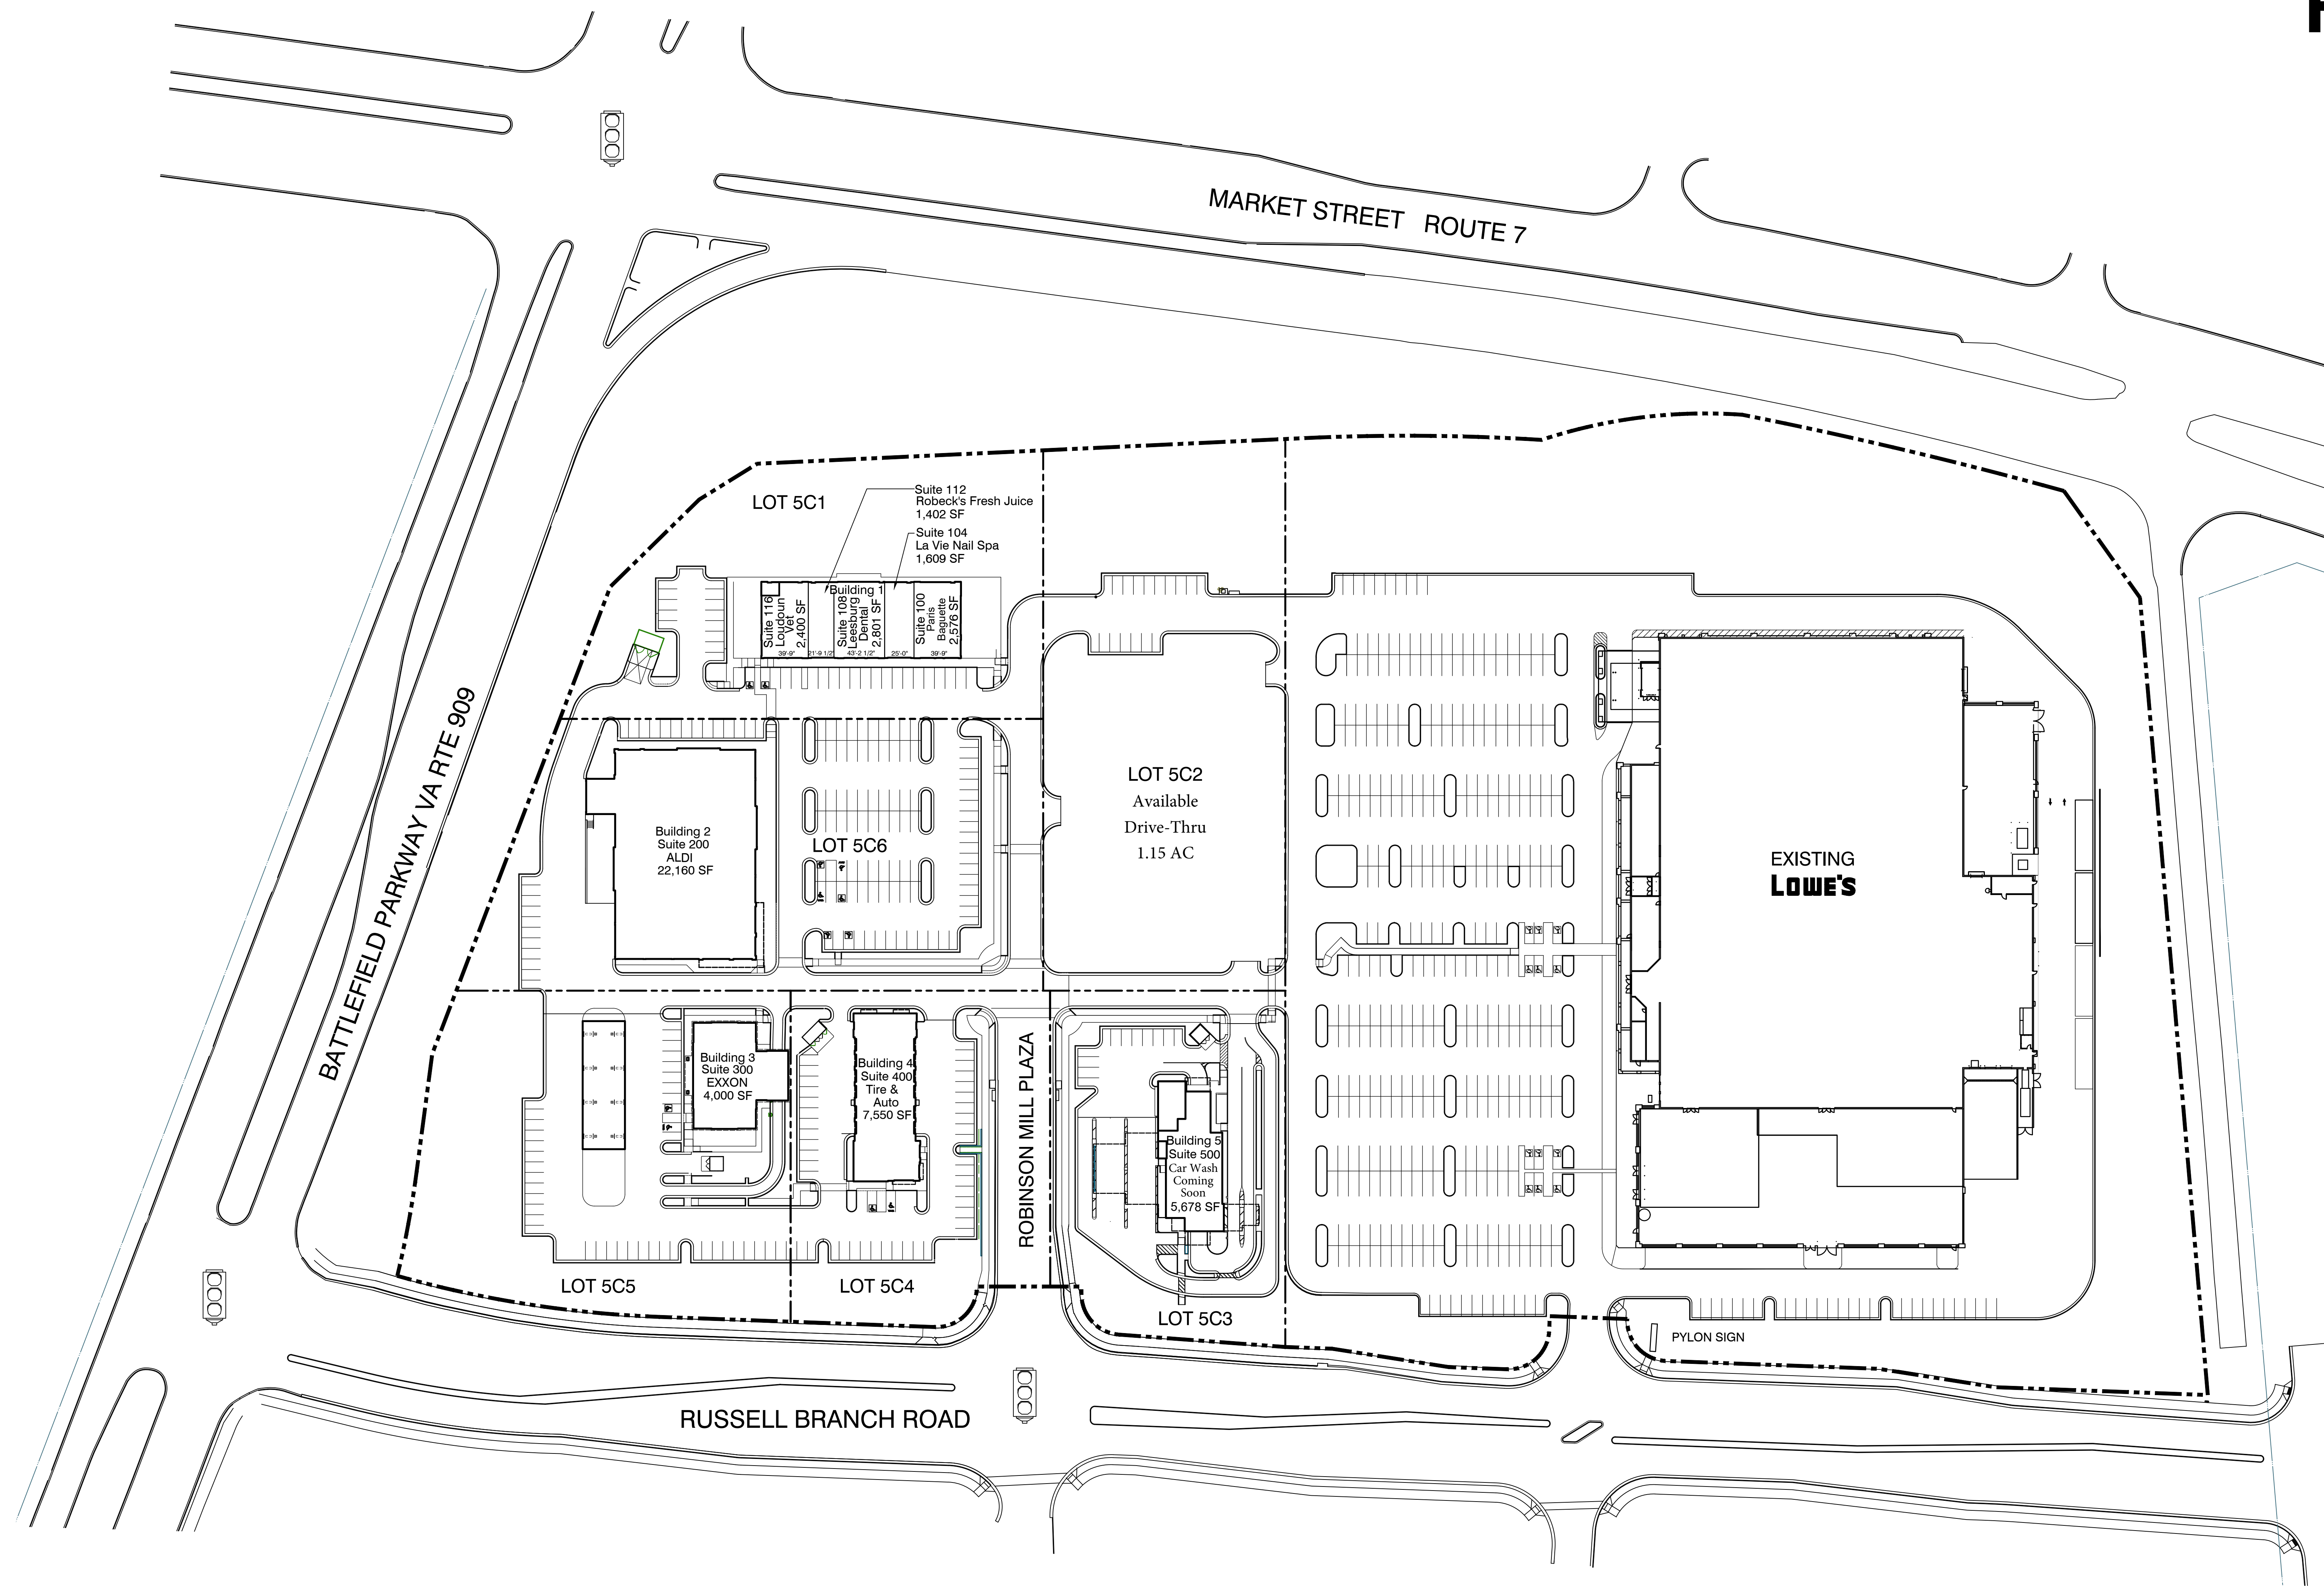

LEASE PLAN

0 60 120 240
SCALE : 1"=60'